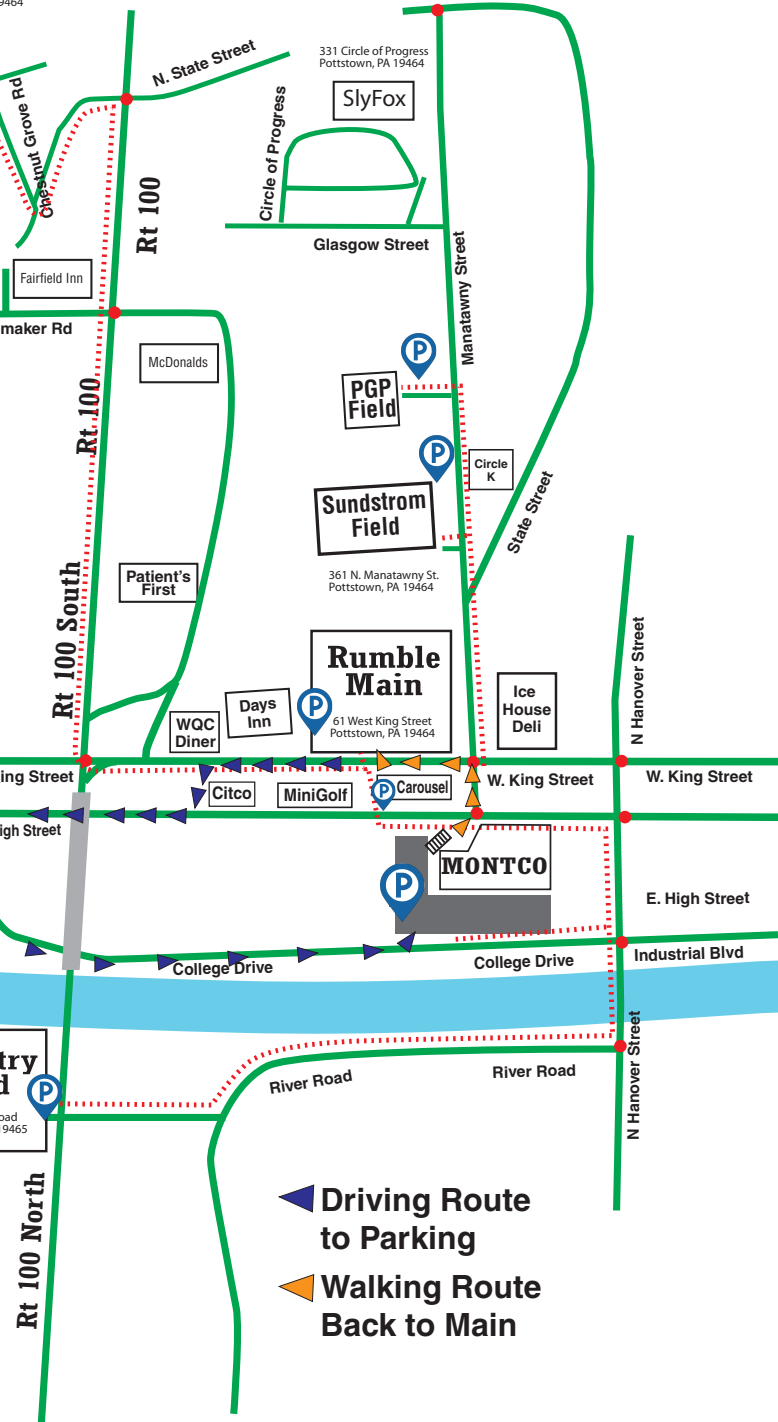

1455 Chestnut Grove Rd
Pottstown, PA 19464

PAL Field

331 Circle of Progress
Pottstown, PA 19464

SlyFox

Circle of Progress

Glasgow Street

Rt 100

Fairfield Inn

Ice House Deli

N Hanover Street

Rt 100 South

Patient's First

WQC Diner

Days Inn

Carousal

Citco

MiniGolf

Carousal

W. King Street

W. King Street

Rocket Carwash

W. King Street

E. High Street

E. High Street

N Hanover Street

▶ Driving Route
to Parking

▶ Walking Route
Back to Main